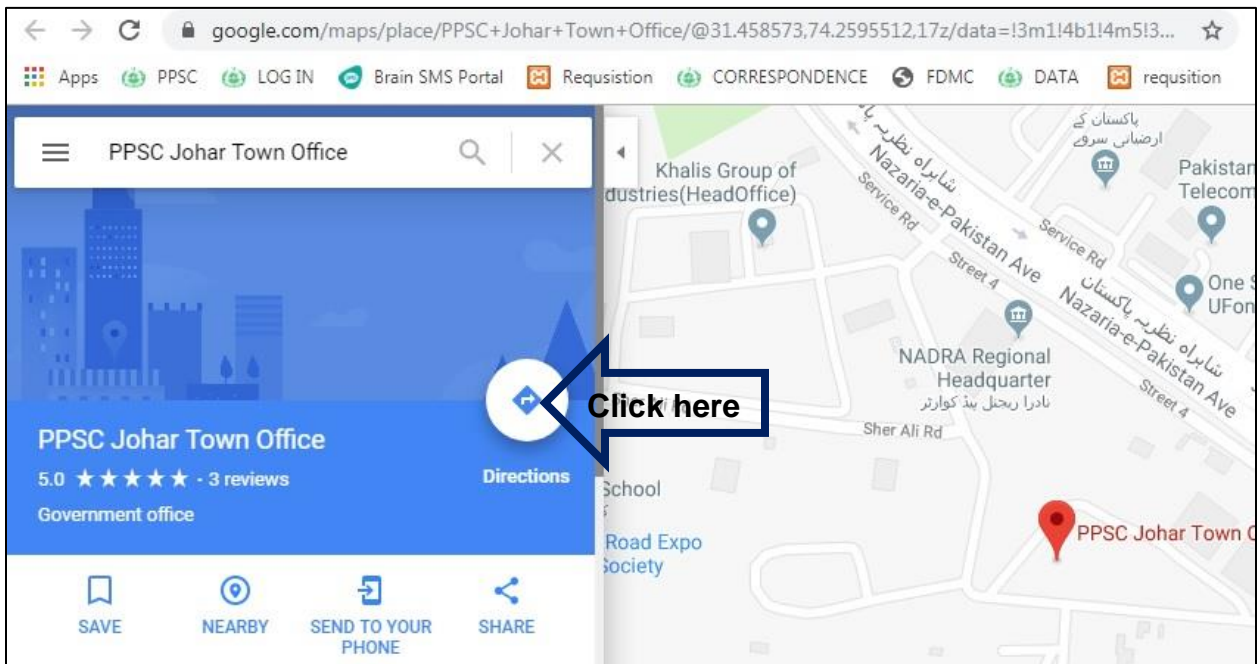

PUNJAB PUBLIC SERVICE COMMISSION

MAP OF PPSC EXAMINATION CENTRE, 68-A, TRADE CENTRE BLOCK, NEAR

AYUB CHOWK, M.A JOHAR TOWN, LAHORE.

Click here (<https://goo.gl/maps/YgecoUHjCVJ2>) for direction.

STEP 1

Open link and click on Direction

STEP 2

Choose starting point (Enter here your current location), press enter and get location map.

-----END OF DOCUMENT-----