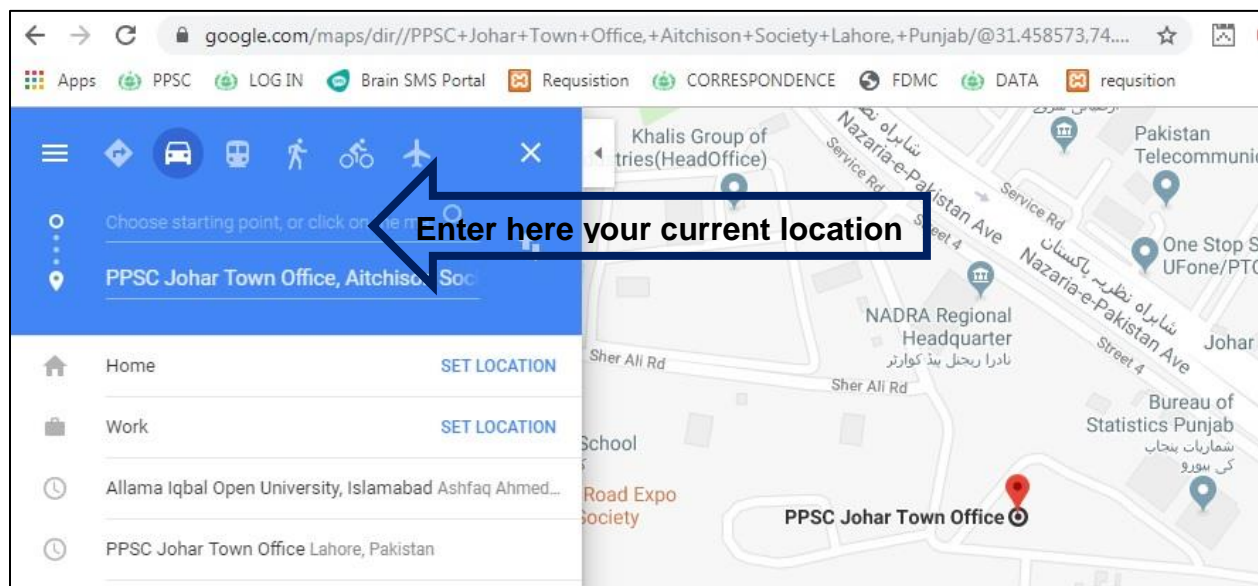

PUNJAB PUBLIC SERVICE COMMISSION

MAP OF PPSC EXAMINATION CENTRE, 68-A, TRADE CENTRE BLOCK, NEAR

AYUB CHOWK, M.A JOHAR TOWN, LAHORE.

Click here (<https://goo.gl/maps/YgecoUHjCVJ2>) for direction.

STEP 1

Open link and click on Direction

STEP 2

Choose starting point (Enter here your current location), press enter and get location map.

-----END OF DOCUMENT-----